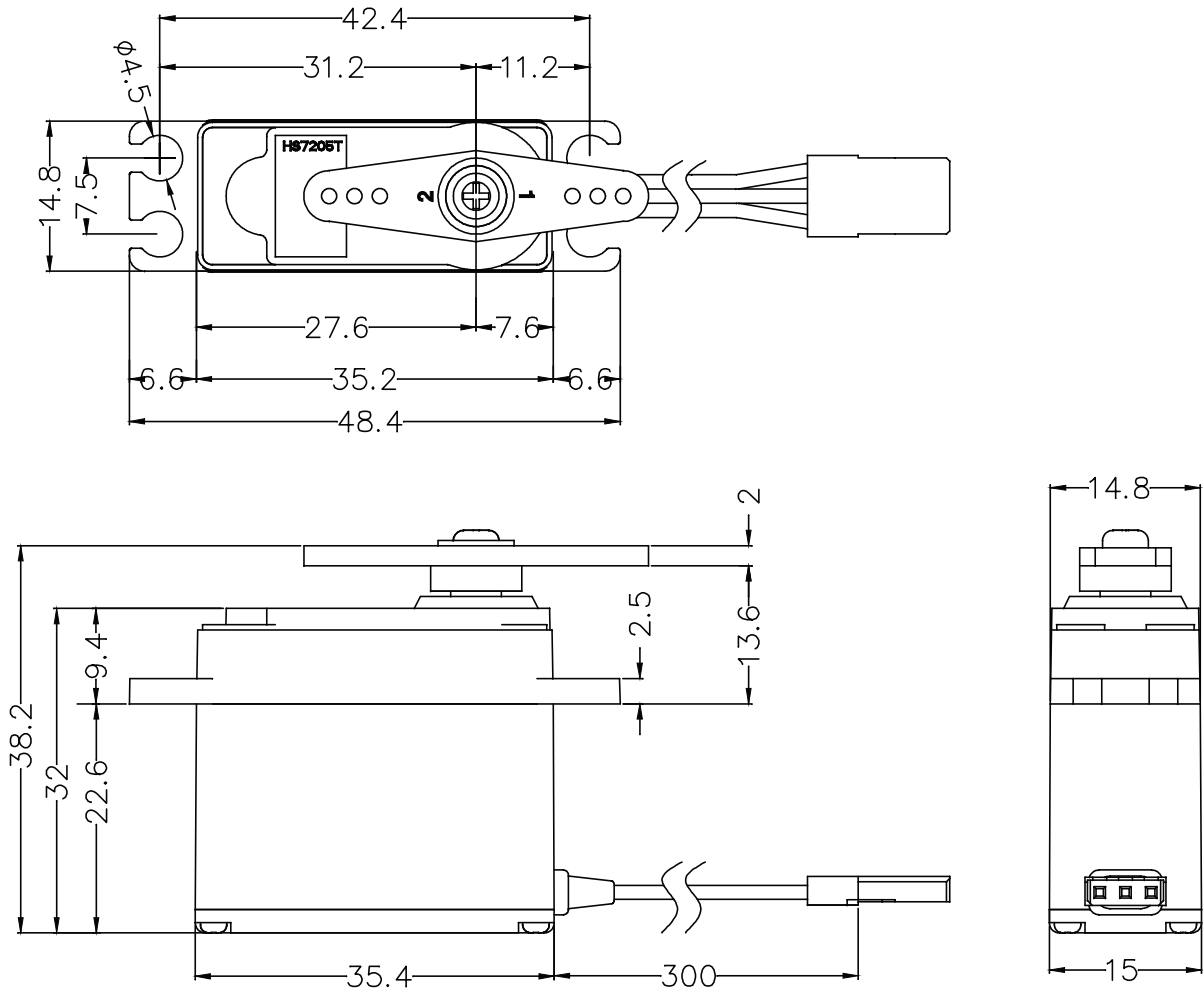

# MD250MW

## Industrial Wing Servo

<Unit : mm>